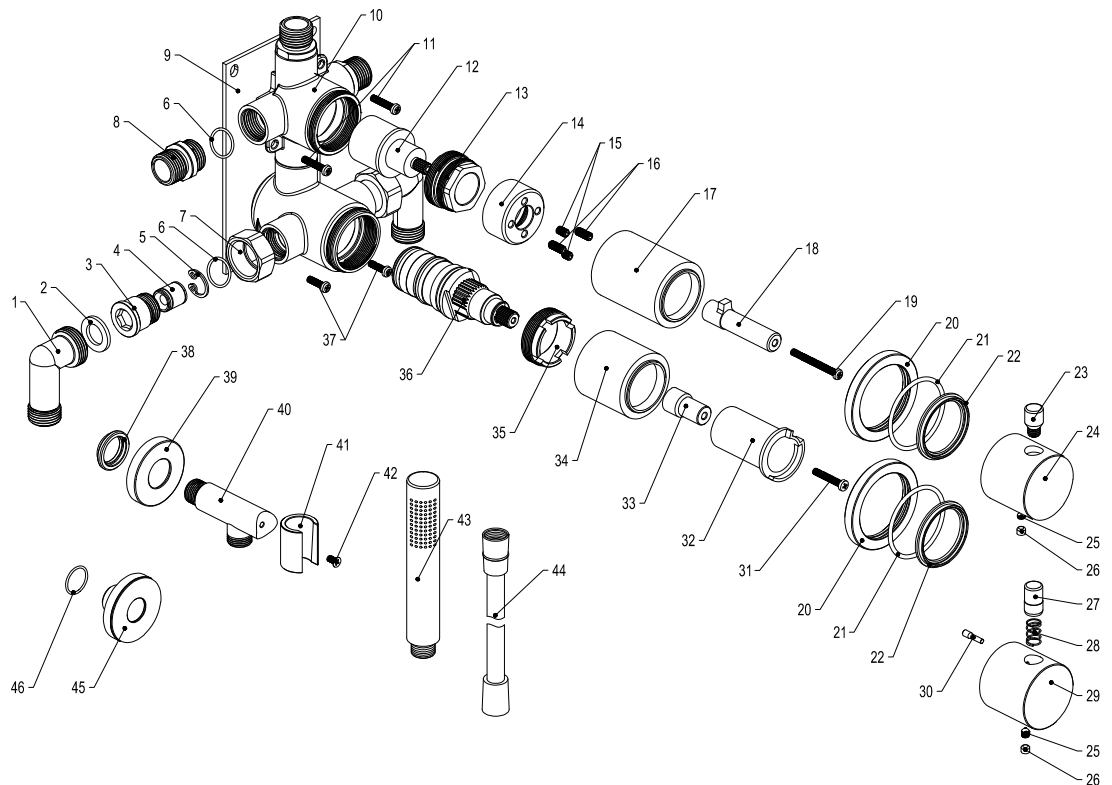

- 1 90° connector
- 2 Gasket
- 3 Connector
- 4 Check valve
- 5 c-ring
- 6 o-ring
- 7 Foot nut
- 8 Connector
- 9 Fastening plate
- 10 Body
- 11 Fixing screws
- 12 Diverter
- 13 Lock nut
- 14 Limiter
- 15 Hex screws
- 16 Limiter screws
- 17 Diverter cover
- 18 Splined extender
- 19 Screw
- 20 Decorative cover ring
- 21 o-ring
- 22 Washer
- 23 Handwheel bar
- 24 Handwheel
- 25 Inner hex screw
- 26 Decoration rubber
- 27 Handwheel bar
- 28 Button spring
- 29 Thermostatic handle
- 30 Handwheel plug
- 31 Screw
- 32 Temperature limiter
- 33 Spline bushing
- 34 Thermostat cover
- 35 Thermostat lock nut
- 36 Thermostatic cartridge
- 37 Fixing screws
- 38 Gasket
- 39 Decorative cover ring
- 40 Hand shower holder pipe
- 41 Hand shower holder pipe
- 42 Screw
- 43 Hand shower holder pipe
- 44 Hose
- 45 Tattle pipe cover
- 46 o-ring

Steel Harmonized 4 Shadow

Art no: 21068 **RSK:** 8351547

SCANDTAP
BATHROOM CONCEPTS

Scandtap AB, Olofsdalsvägen 21, 302 41 Halmstad, Sweden
info@scandtap.com, www.scandtap.com

Typgodkännande
Nr: 1786-1787